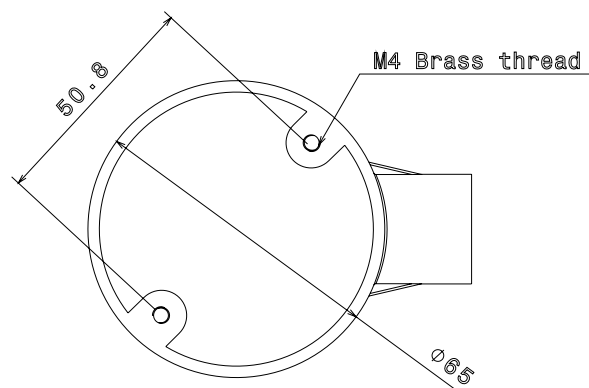

Packed in qty 20

ADDITIONAL NOTES

Manufactured to BS4607 part 1
Product includes 2 x M4 Brass Inserts

Isometric view

Side view

Front view

Top view