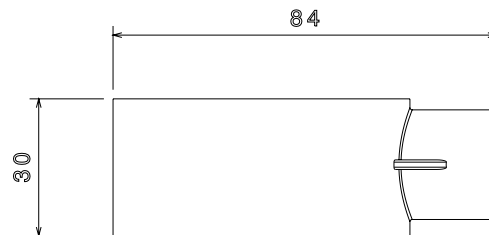

PRODUCT CODE: PB1B
PVC CONDUIT BOX

DESCRIPTION

20mm Terminal PVC Conduit Box

FINISH

Black

MATERIAL

PVC

PACKAGING

Packed in qty 20

ADDITIONAL NOTES

Manufactured to BS4607 part 1
Product includes 2 x M4 Brass Inserts

Isometric view

Side view

Front view

Top view